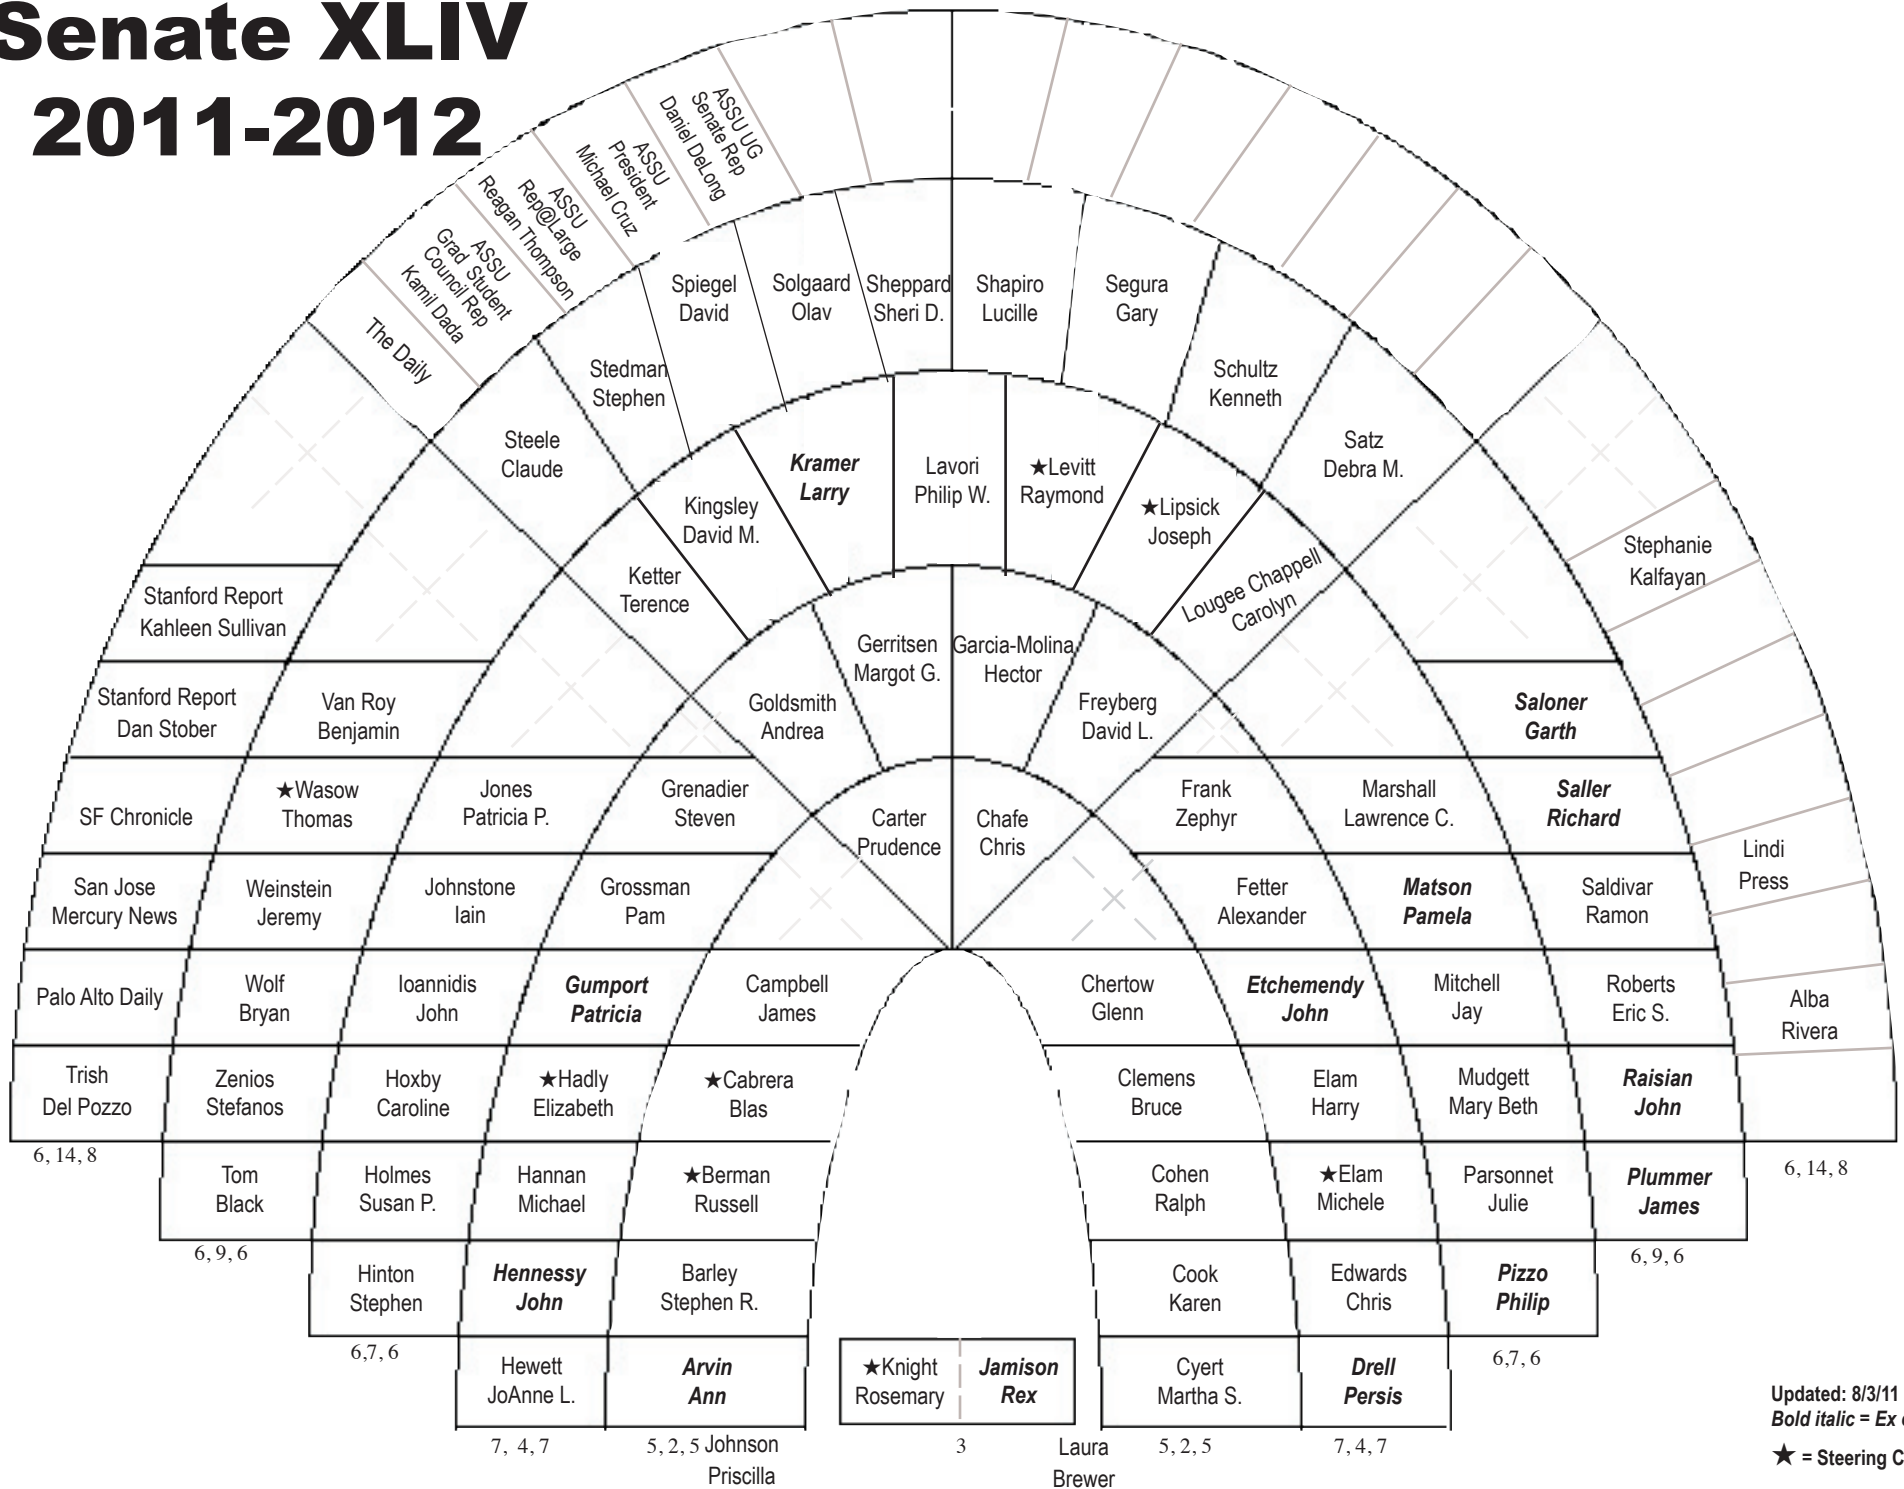

Senate XLIV 2011-2012

Updated: 8/3/11
 Bold italic = Ex officio
 ★ = Steering Committee