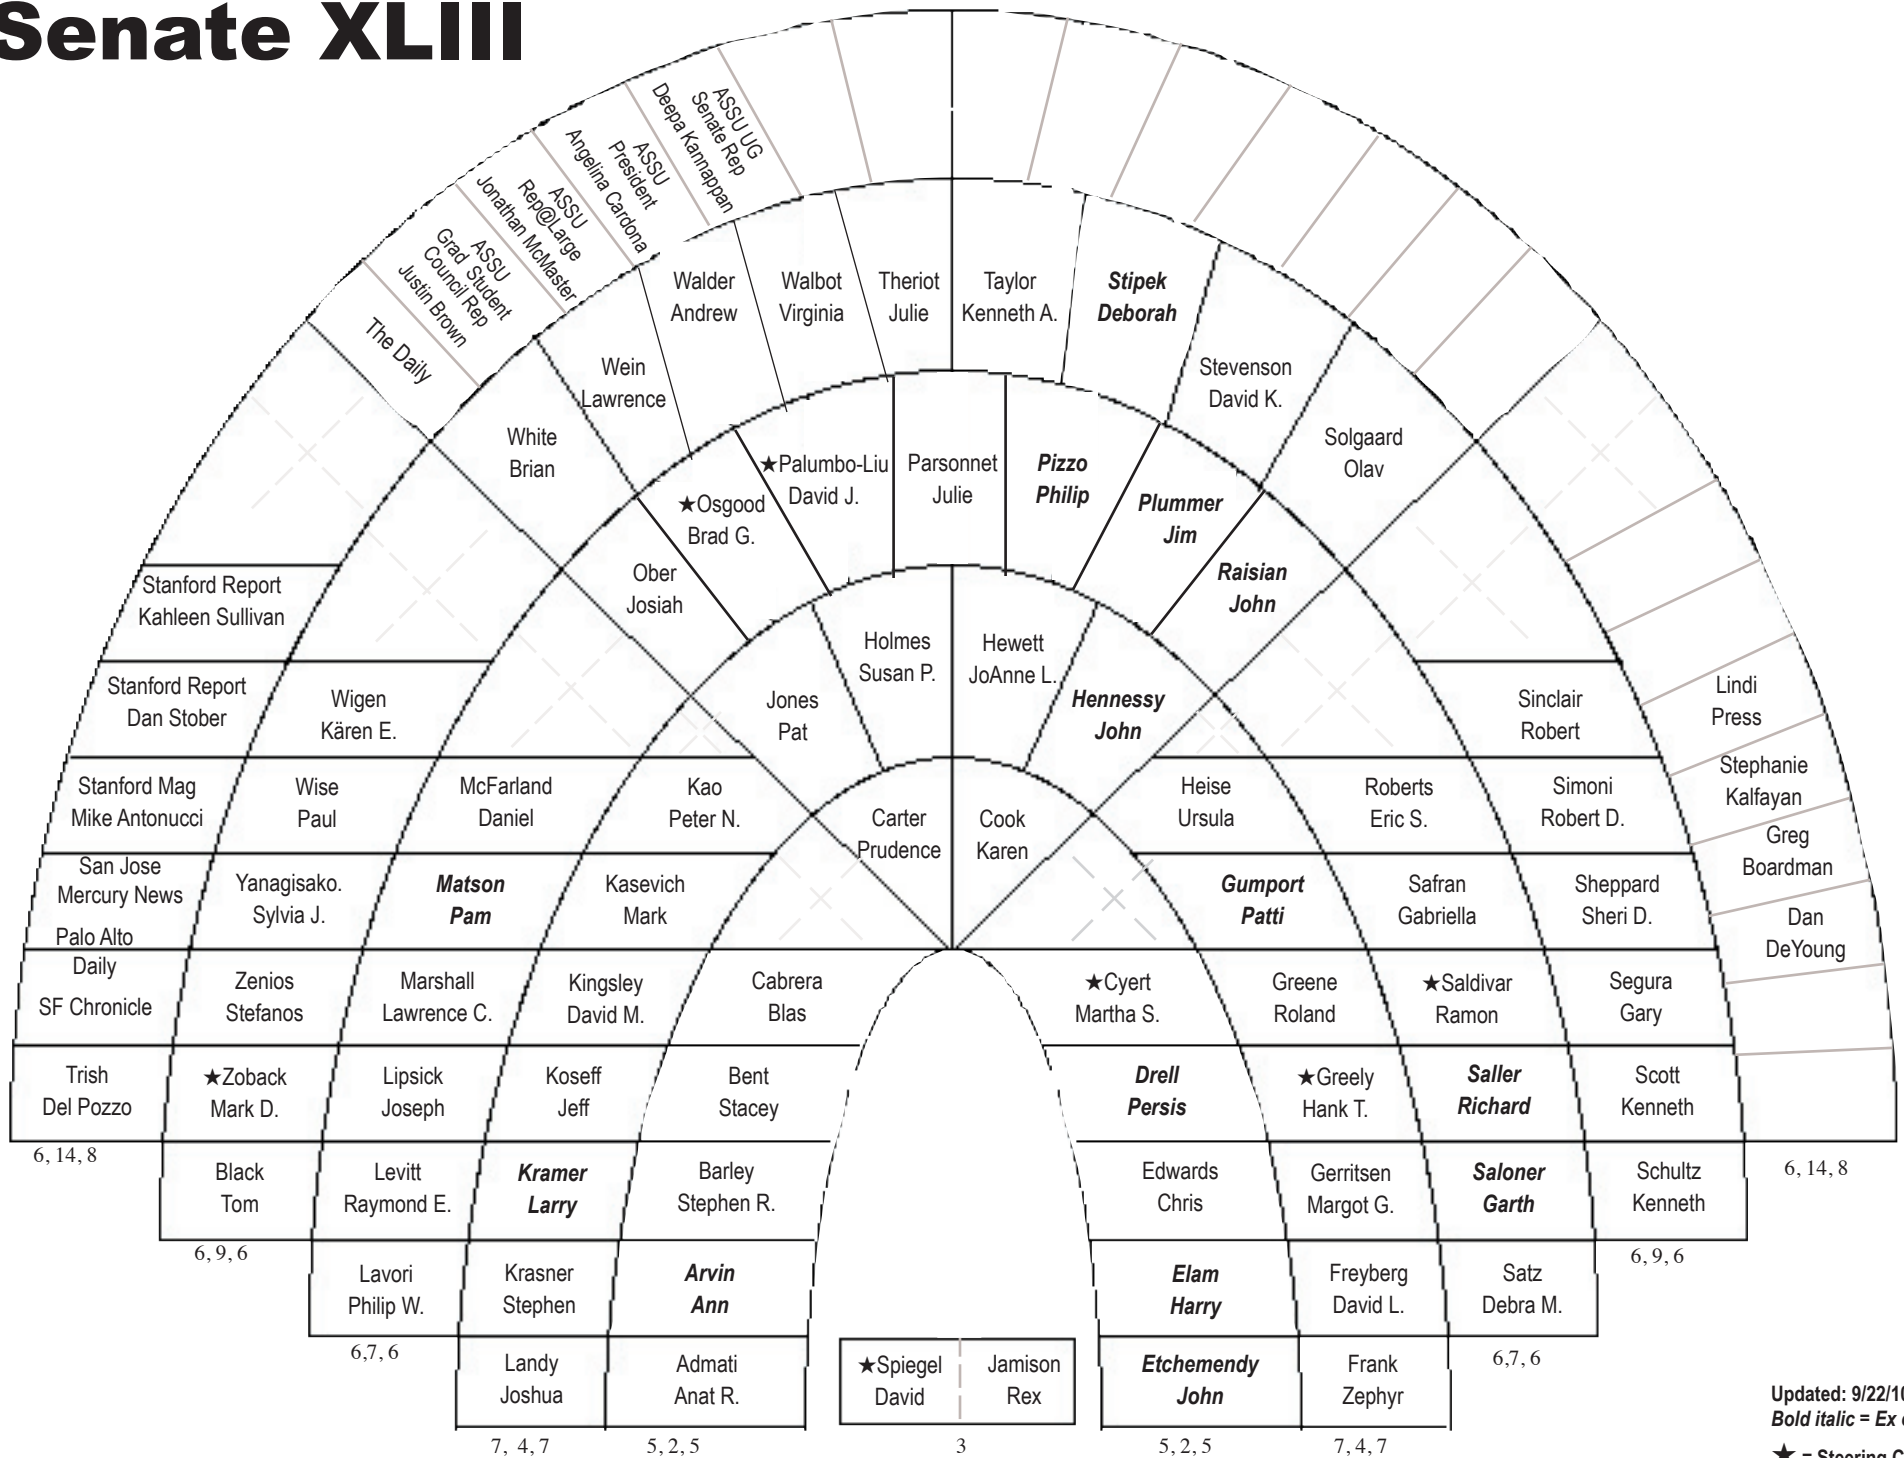

Senate XLIII

Updated: 9/22/10
 Bold italic = Ex officio
 ★ = Steering Committee